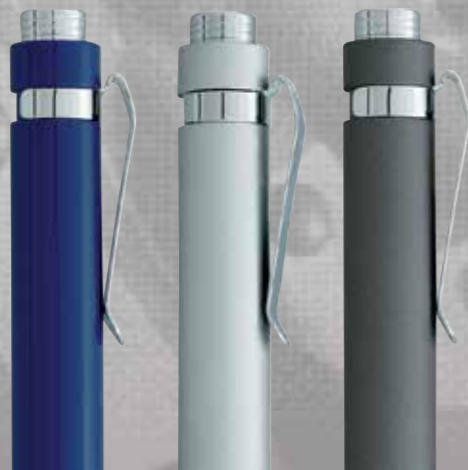

portemines graphites attributs chromés
mechanical pencil graphite with chrome parts

SV267000A1*
lot de 12 portemines assortis
batch of 12 assorted mechanical pencil

✎ Mine graphite 5 mm / Lead graphite 5 mm

* Jusqu'à épuisement du stock.

bleu
blue

gris clair
light grey

gris foncé
dark grey