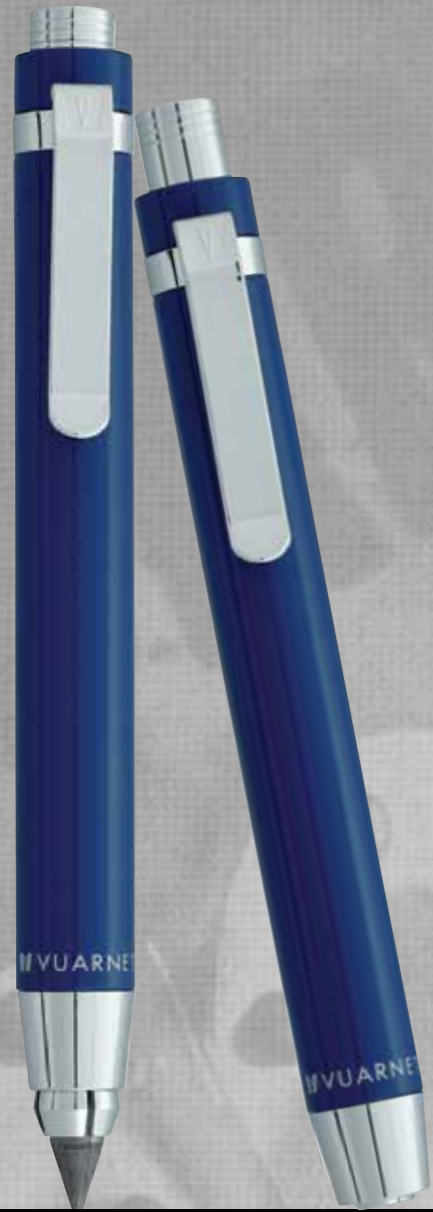

GRAPHITE

SV267001
tube de 3 recharges graphite
tube of 3 graphite refills